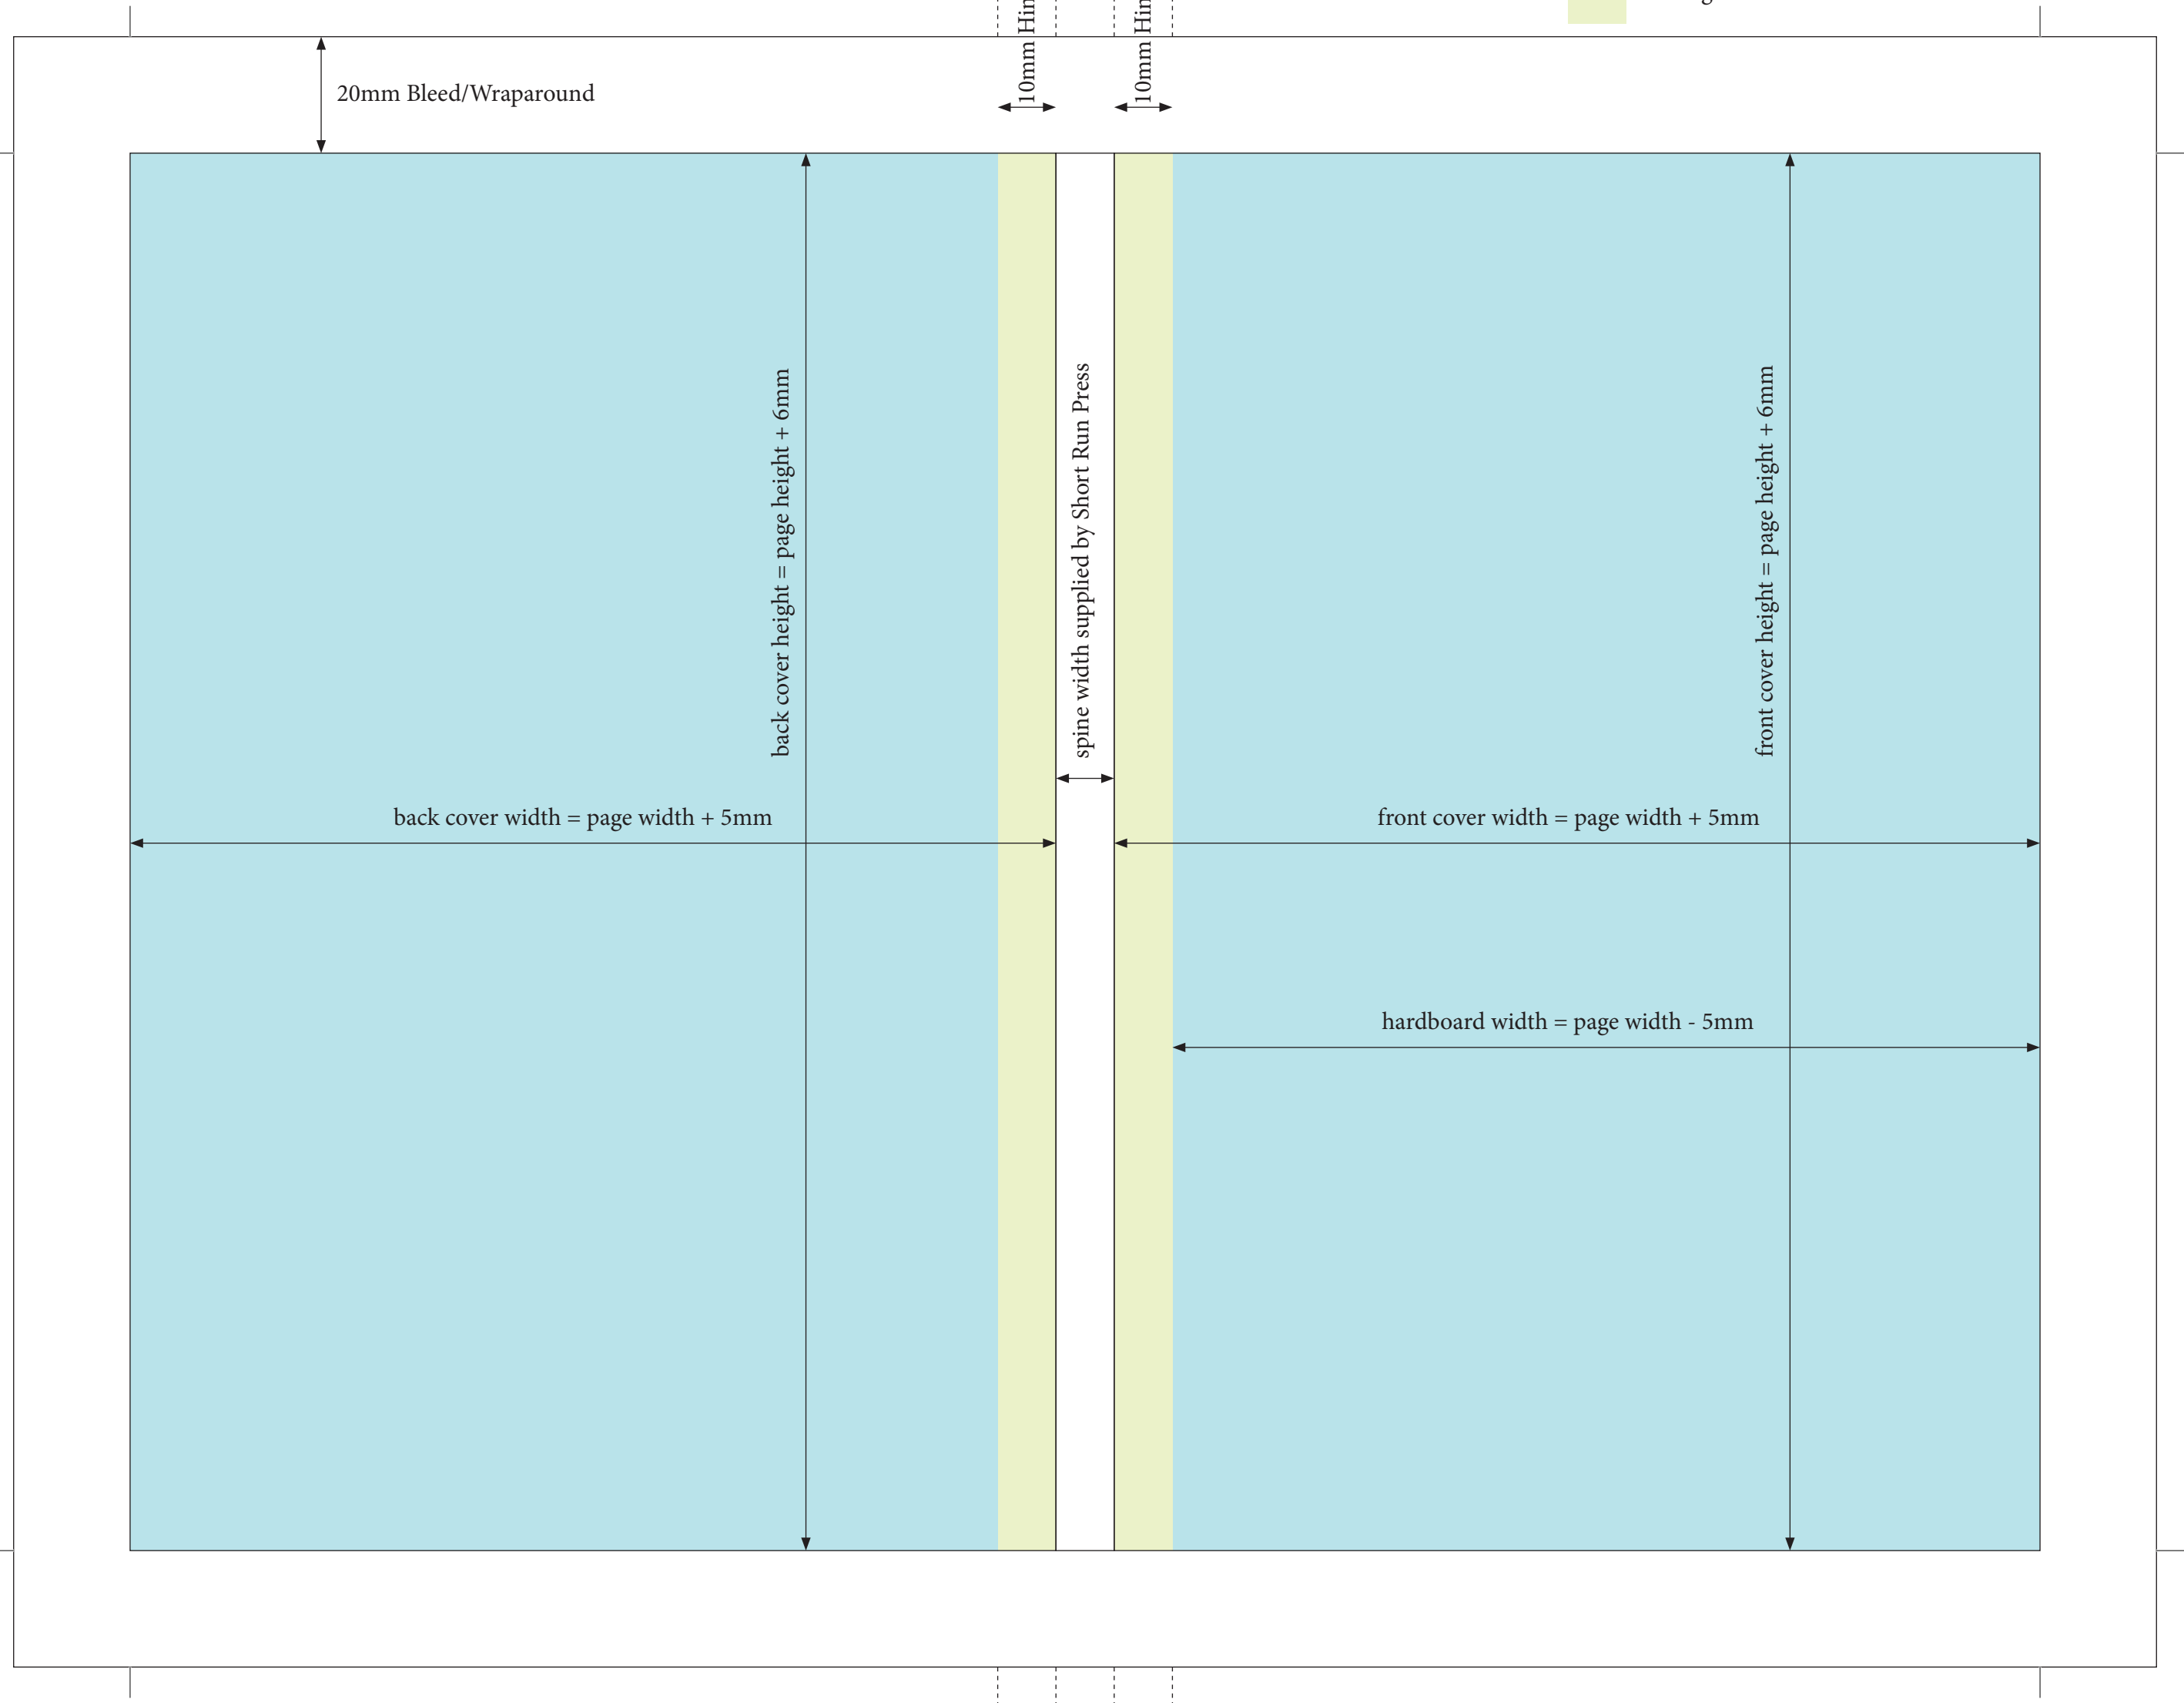

Key:  = Hardboard
 = Hinge Gutter

Front and back cover graphics/design can either be centred to the full book width or centred to hardboard