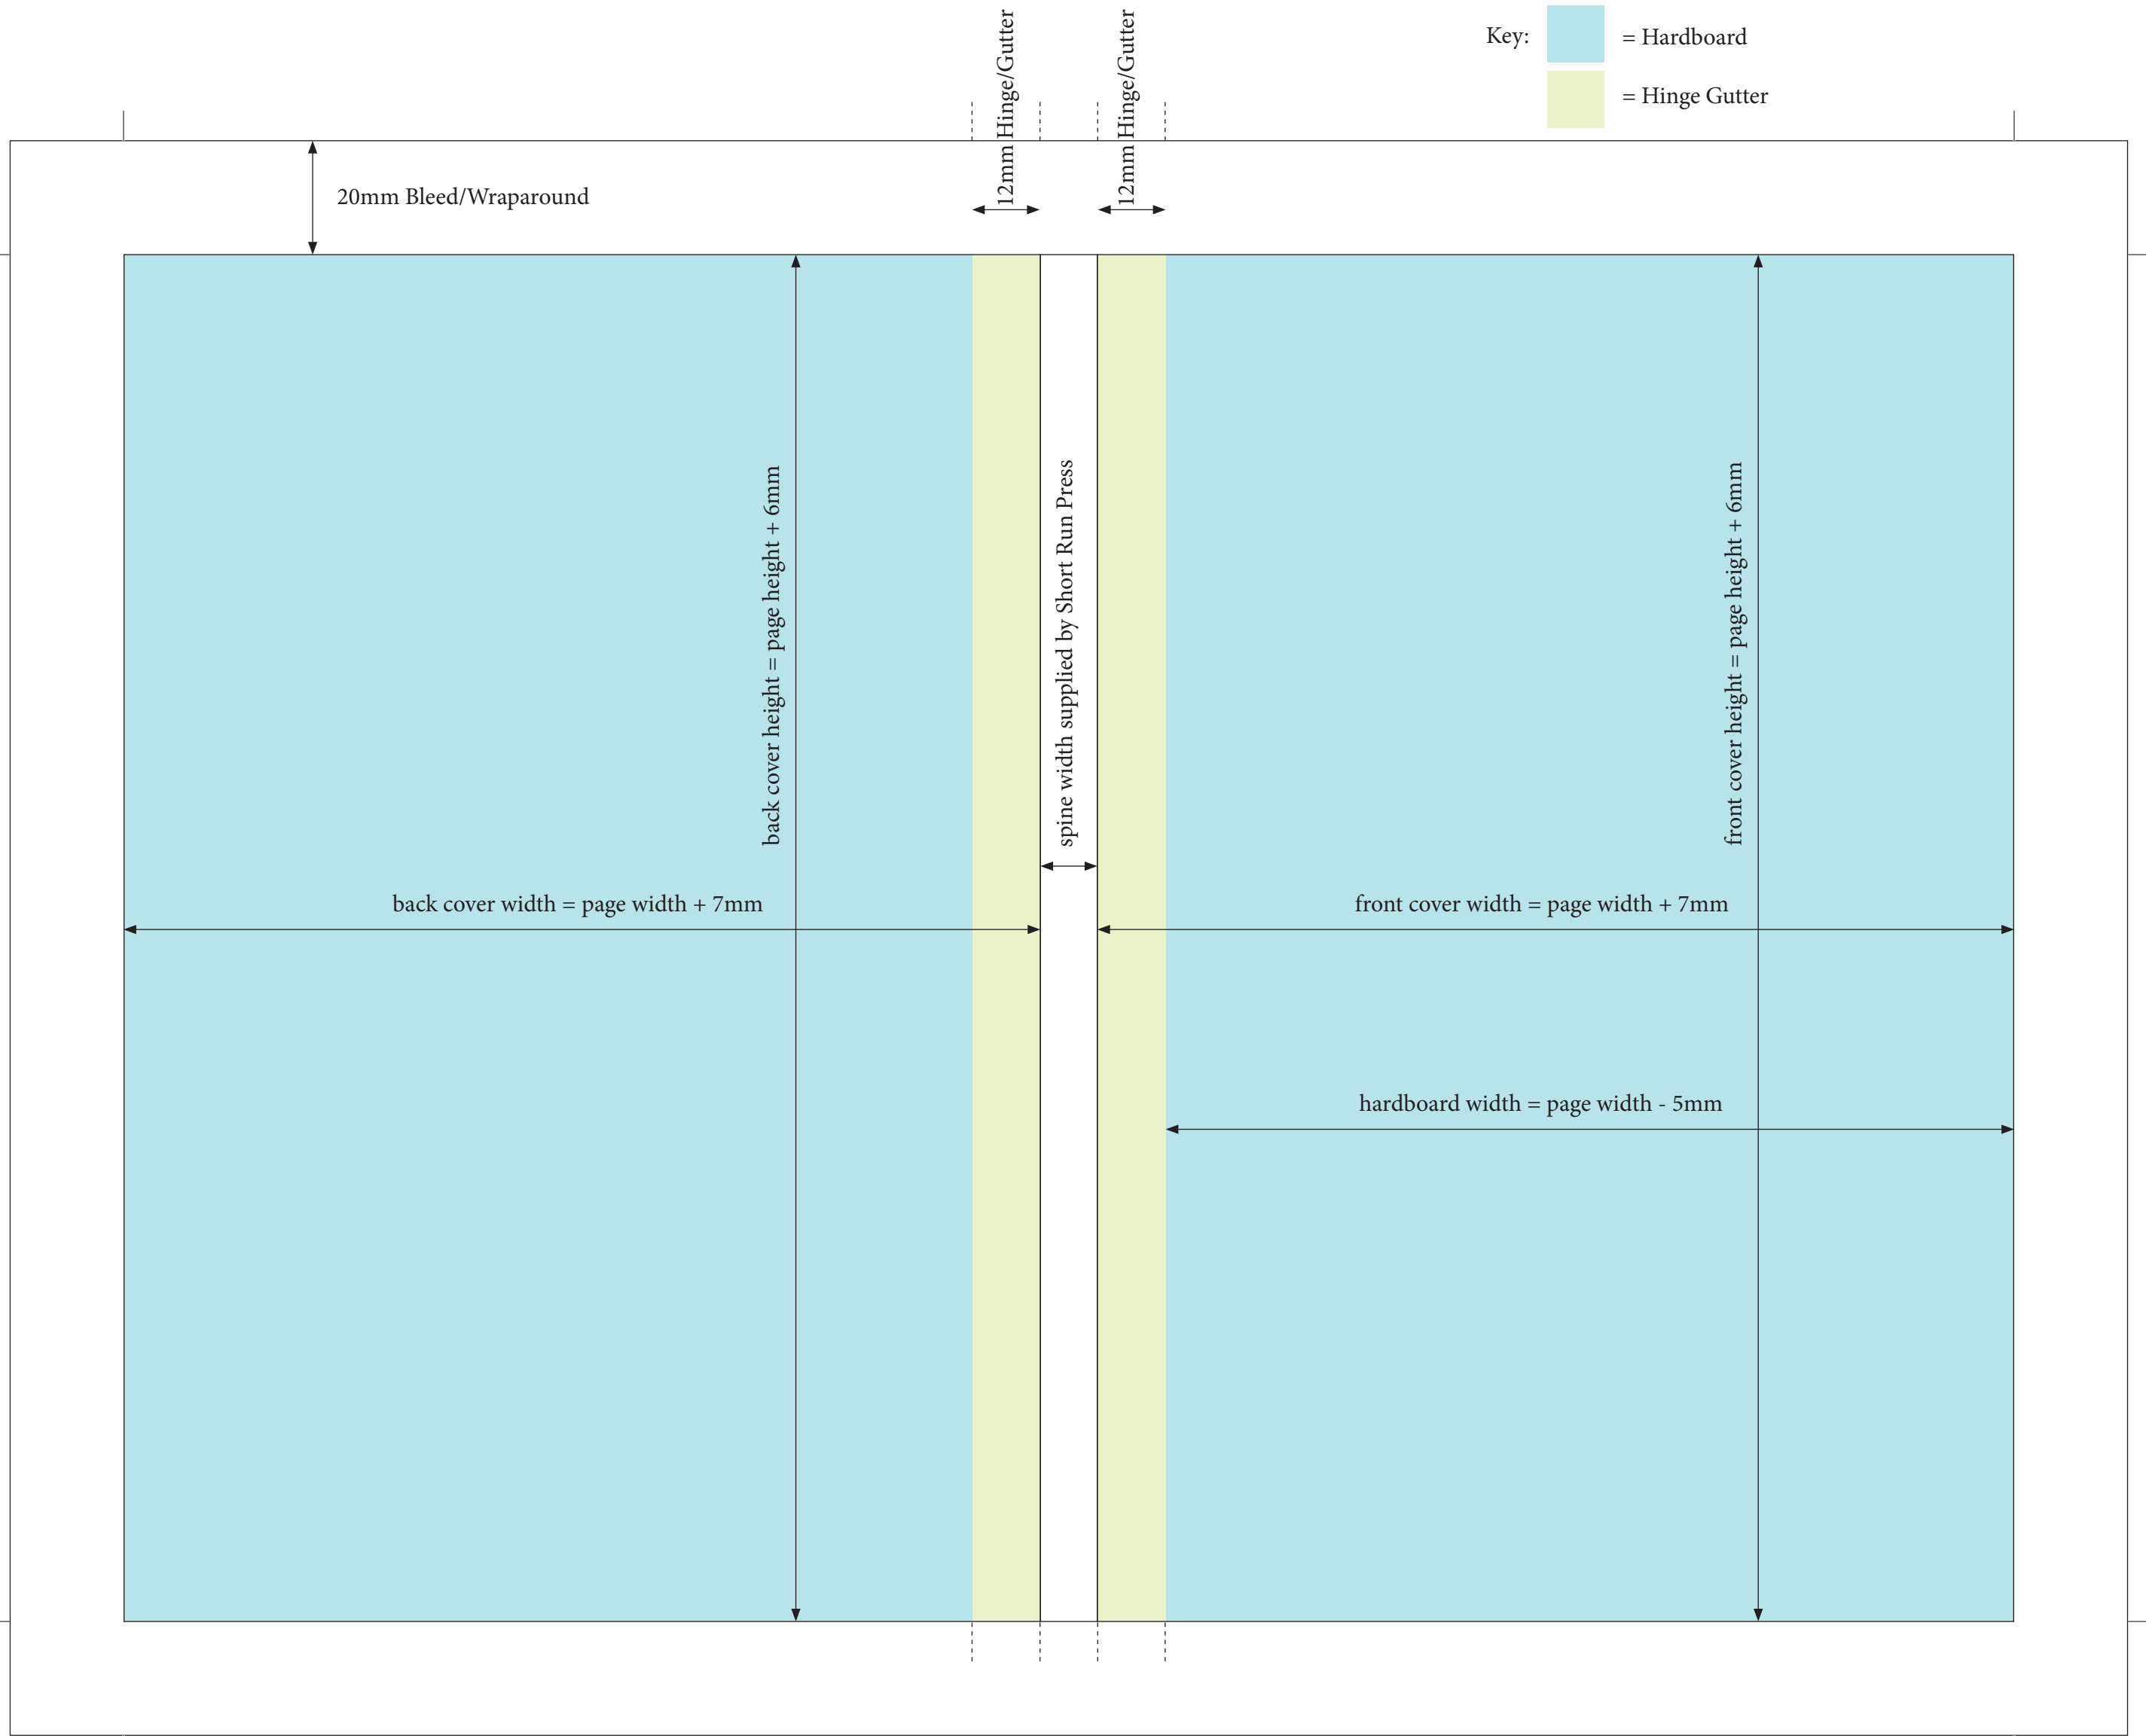

Key: = Hardboard

= Hinge Gutter

Front and back cover graphics/design can either be centred to the full book width or centred to hardboard